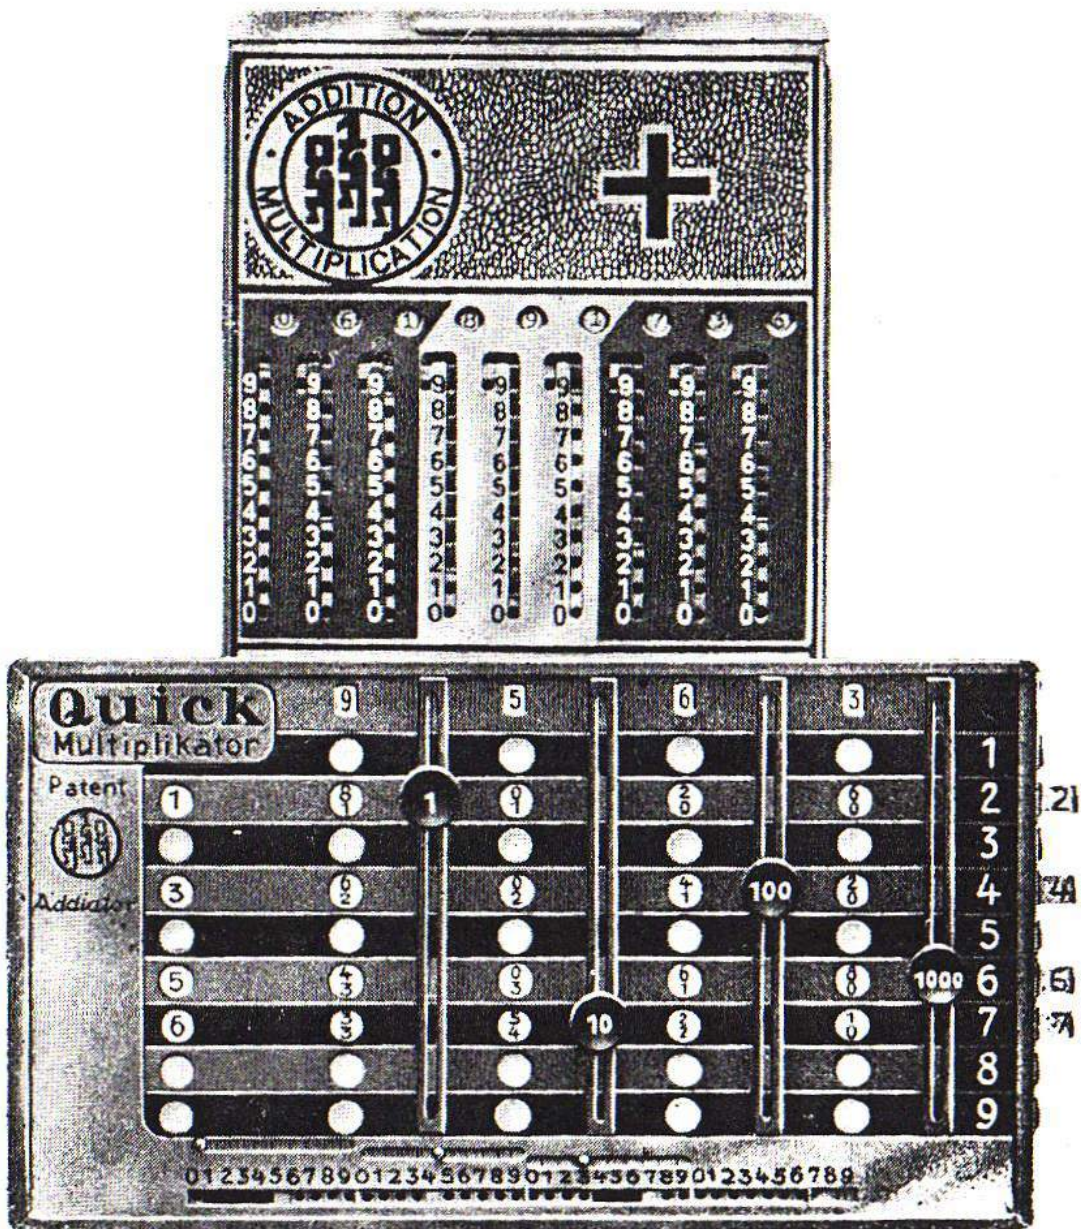

The Pocket Adding Machine instructions Huey

Quick
General-Vertrieb:
Karl Schmidt Chemnitz
Fernruf 7351 Markgrafenstrasse 8

Advertisement Quick with Addiator RL/FD