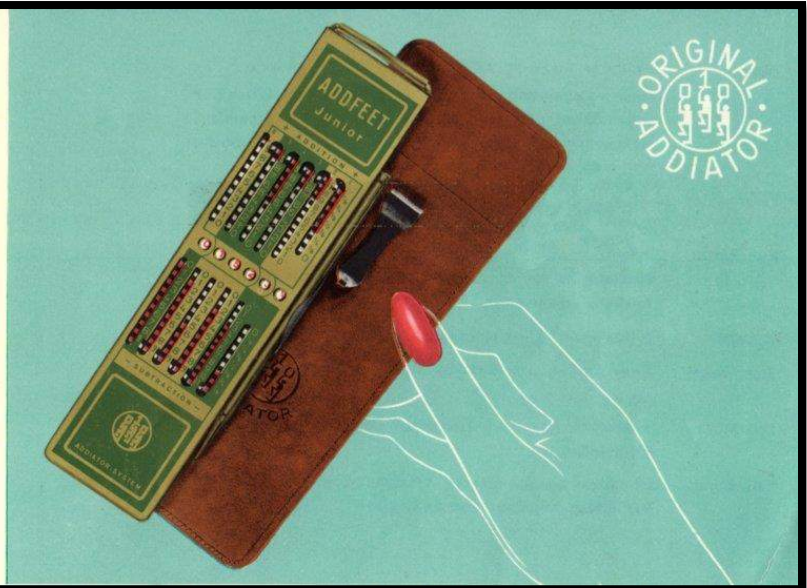

This new 1966 high speed calculator is so easy, so simple to use. All you do is "feed" it your lines of dimensions in feet, inches and fractions down to 8ths and the correct answer pops up in large, easy-to-read windows automatically.

Precision made ADDFEET converts fractions and inches as you go on adding, giving you the right answer in its simplest form every time.

ADDFEET is 2 to 3 times faster to use since it eliminates writing and mental arithmetic. It never makes a mistake.

New, Remarkable

ADDFEET

Precision Product of West Germany

(over)

Addfeet Flyer 1966 RL/FD

BZB-Nr. 1171

Auch für Touristen interessant

- **Präzisions-Taschenrechnergeräte** ohne Strom und Service stets zur Hand 9 u. 6stell.
- **Der kleine Haushalt-Computer** Diät-ADDIATOR mit Nährwertanzeiger Nr. 44
- **Spezial-Rechnergeräte für Programmierer** (hexadezimal u. octal)
- **Spezial-Rechnergeräte für Zeitberechnungen** (ADD-A-TIME und Astro-ADDIATOR)