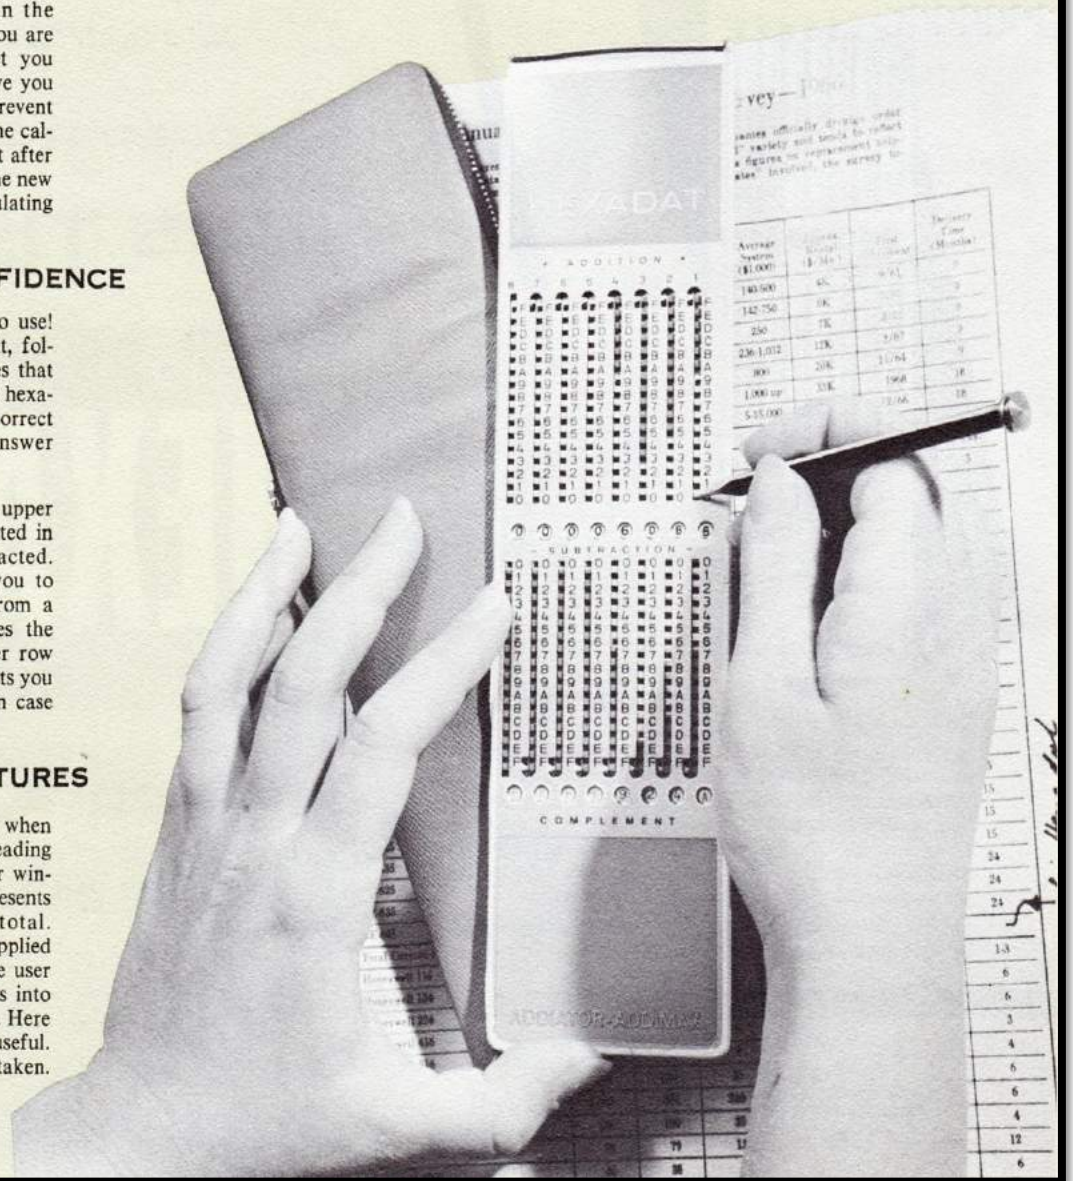

Amounts inserted in the upper half are added, those inserted in the lower half are subtracted. HEXADAT even allows you to subtract larger amounts from a smaller total, and indicates the negative result in the lower row of answer windows. It directs you to read the answer there in case your result is negative.

EXCLUSIVE FEATURES

But this is not all! Even when the total is positive the reading in the lower row of answer windows is useful since it represents the complement of the total. Special conversion tables supplied with the machine allow the user to convert base 16 numbers into decimal ones and vice versa. Here again the credit balance is useful. It allows short cuts to be taken.

FATIGUE ELIMINATED

If you have been using an ADDIATOR-ADDIMAX already you don't have to learn anything new to operate the HEXADAT. If not, you can learn the simple technique in a matter of minutes using the HEXADAT itself, or better still a decimal version of it called SUB-ZERO Model 596 since it's easier to check your answers if they are in decimal system. SUB-ZERO has two rows of answer windows also: it's the smallest credit balance adding machine in the world.

TIME SAVED

HEXADAT saves time. It's 2 to 3 times faster than the paper-and-pencil method. Using it does not make you tired. It never makes a mistake.

Advertisement Addiator Hexadat RL/FD