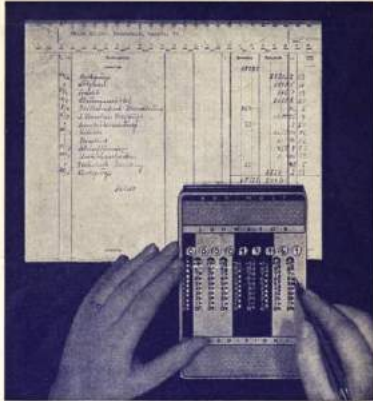

Automatische Addition und Subtraktion bis 10 000 000,00

Vollautomatische Sicherung gegen falsche Handhabung.

Direkt auf die Buch- oder Kontoseiten können Sie die Addimult legen, wenn Sie lange Zahlenreihen aufrechnen.